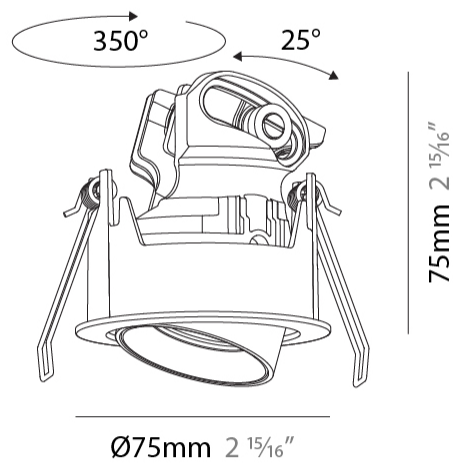

GENERAL

Series: Invader Compact
Subseries: Invader Compact Adjustable
Brand: Prolicht
Division: Architectural
Mounting Type: Recessed
Mounting Location: Ceiling
Subcategory: Downlight

PHYSICAL

Shape: Round
Diameter (mm): 75
Diameter (in): 2 15/16
Height (mm): 75
Height (in): 2 15/16
Ceiling Thickness (mm): 1 - 25
Ceiling Thickness (in): 1/16 - 1
Min. Recessing Depth (mm): 85
Min. Recessing Depth (in): 3 3/8
Light Distribution: Downlight
Fixture Finish: SSR / BKV / CWI / CRY / HAB / UFT / ITA / RUA / FTG / MYG / LOD / PUS / FRO / FUP / KIA / POP / BLS / SPG / MEY / GOH / GUM / CHC / COM / ABZ / JAG / OBR / MOS / ROR
Fixture Material: Aluminum
Cut-out Measurements: D. 68mm / 2 11/16"

ELECTRICAL

Lamp Type: LED (Zhaga Standard)
Input Wattage (W): 11
Total Output Wattage (W): 10
Dimming: Dali Dimming
Driver Included: No
Driver Location: Recessed Housing
Driver Type: Constant Current - 120Vac
Housing: See Components
Input Voltage (V): 120
Constant Current (MA): 250

LED

Number of LEDs: 1
Color Temperature (°K): Warm Dim
Max. Delivered Lumen (lm): 862
Nominal Lumen (lm): 1004
CRI: >90 CRI
Lamp Life (hrs): 50000

OPTICAL

Reflector°: 24 / 40 / 54
Adjustability: Rotational 350° / Tilt 25°

RATINGS AND CERTIFICATIONS

Certified By: Certified for North American Standards
IP rating: IP40