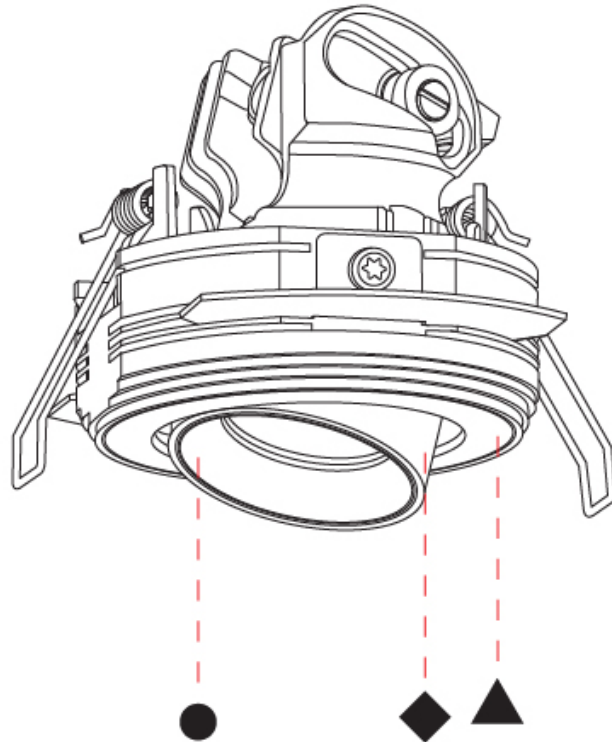

INVADER COMPACT ADJUSTABLE TRIMLESS

A35847-

PROJECT	_____
TYPE	_____
SPECIFIER	_____
QUANTITY	_____
DATE	_____

A