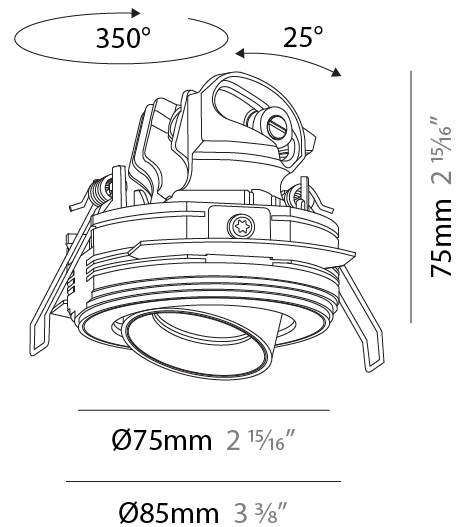

GENERAL

Series: Invader Compact
Subseries: Invader Compact Adjustable
Brand: Prolicht
Division: Architectural
Mounting Type: Trimless
Mounting Location: Ceiling
Subcategory: Downlight

PHYSICAL

Shape: Round
Diameter (mm): 75
Diameter (in): 2 15/16
Height (mm): 75
Height (in): 2 15/16
Ceiling Thickness (mm): 10 / 12 / 15
Ceiling Thickness (in): 3/8 or 1/2 or 9/16
Min. Recessing Depth (mm): 85
Min. Recessing Depth (in): 3 3/8
Light Distribution: Downlight
Fixture Finish: SSR / BKV / CWI / CRY / HAB / UFT / ITA / RUA / FTG / MYG / LOD / PUS / FRO / FUP / KIA / POP / BLS / SPG / MEY / GOH / GUM / CHC / COM / ABZ / JAG / OBR / MOS / ROR
Fixture Material: Aluminum
Cut-out Measurements: D. 86mm / 3 3/8"

ELECTRICAL

Lamp Type: LED (Zhaga Standard)
Input Wattage (W): 11
Total Output Wattage (W): 10
Dimming: Dali Dimming
Driver Included: No
Driver Location: Recessed Housing
Driver Type: Constant Current - 120Vac
Housing: See Components
Input Voltage (V): 120
Constant Current (MA): 250

LED

Number of LEDs: 1
Color Temperature (°K): Warm Dim
Max. Delivered Lumen (lm): 862
Nominal Lumen (lm): 1004
CRI: >90 CRI
Lamp Life (hrs): 50000

OPTICAL

Reflector°: 24 / 40 / 54
Adjustability: Rotational 350° / Tilt 25°

RATINGS AND CERTIFICATIONS

Certified By: Certified for North American Standards
IP rating: IP40